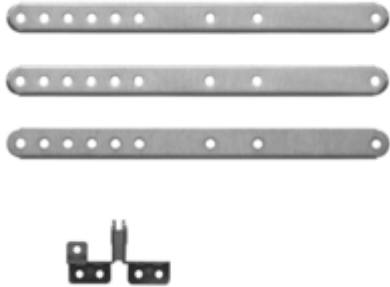

Special 106

Article

Item no.	Description
68990	Special 106 Gate connection element for side-opening sectional doors when mounting the opener rail on the wall

Scope of delivery

- Installation bracket
- 3 door connector, straight, 323 mm
- Installation material

Use

- For opener rails SZ. For side sectional doors

Technical data

- Material: Steel (galvanized)
- Packing width: 59
- Packing height: 60
- Packing depth/length: 342
- Packing weight: 1.06
- Freight forwarding articles: No
- GTIN: 4011805049879