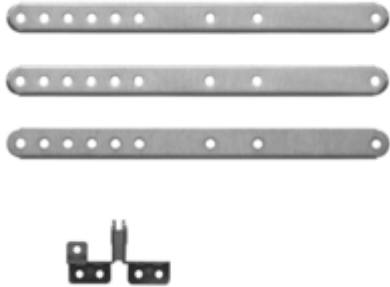

## Article

---

Item no.	Description
68990	<b>Special 106</b> Gate connection element for side-opening sectional doors when mounting the opener rail on the wall

## Scope of delivery

---

- Installation bracket
- 3 door connector, straight, 323 mm
- Installation material

## Use

---

- For opener rails SZ. For side sectional doors

## Technical data

---

- Material: Steel (galvanized)
- Packing width: 59
- Packing height: 60
- Packing depth/length: 342
- Packing weight: 1.06
- Freight forwarding articles: No
- GTIN: 4011805049879

- Customs tariff number: 84799070
- Country of origin 1000: Deutschland
- Garantie: 2 years